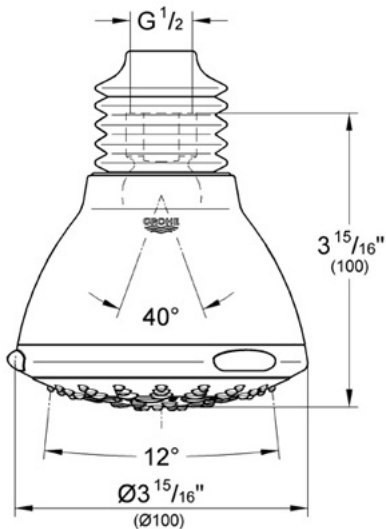

28 448 5 Shower Head

Description

5 spray patterns
Euro style with gray bellows
1/2" NP female threads
GROHE DreamSpray® Technology
SpeedClean anti-lime system
Can be used with standard shower arm

Spray patterns:
Normal spray
Rain spray
Jet spray
Massage spray
Champagne spray

Flow Rate

2.5 gpm at 80 psi (9.5 lpm)

Code Compliance

ASME/ANSI A112.18.1M

Finish Options

28 448 000 Starlight® Chrome
28 448 ROO Infinity Polished Brass
28 448 AVO Infinity Satin Nickel
28 448 RRO Velour Chrome
28 448 BEO Sterling Infinity Finish
28 448 ENO Infinity Brushed Nickel
28 448 ZBO Oil Rubbed Bronze